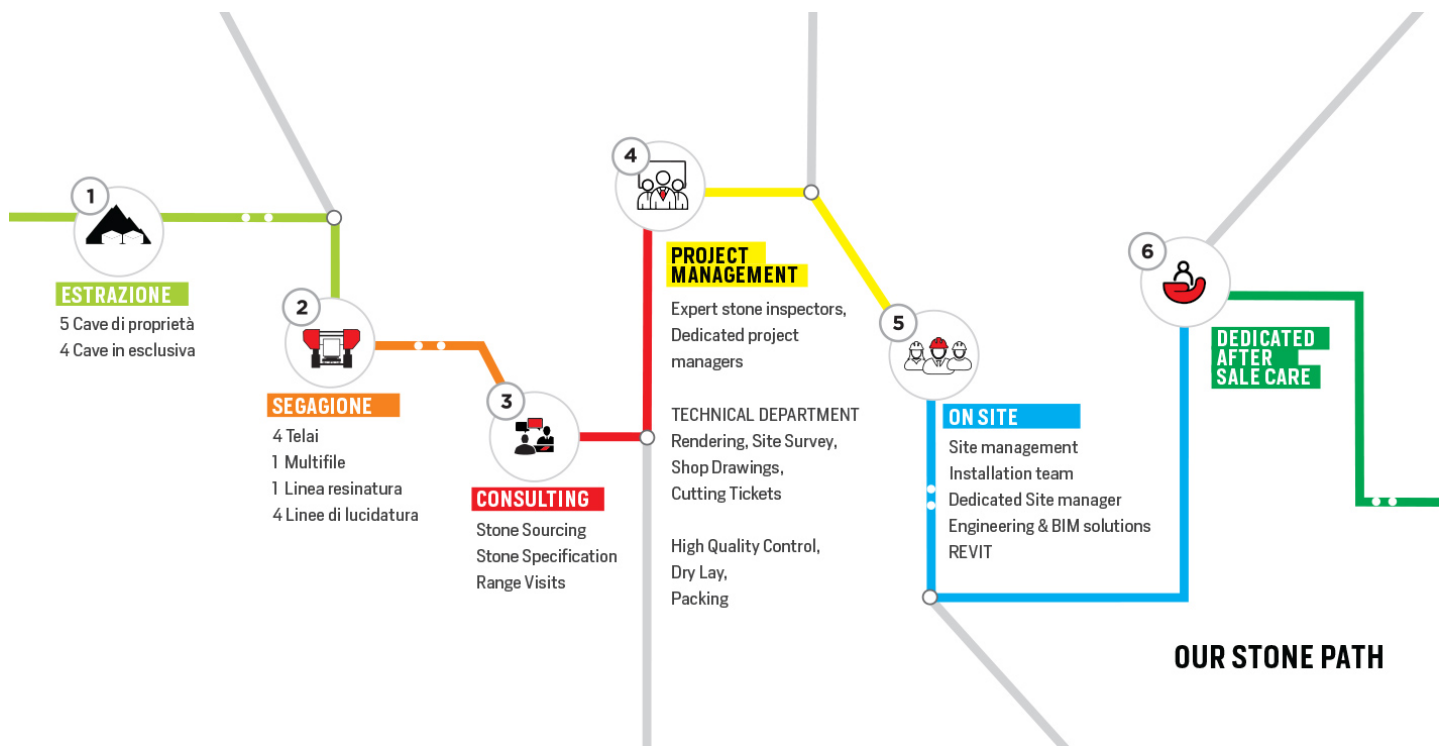

SHOW ROOM
Via Covetta, 1
54033 Avenza, Carrara

HEADQUARTER
Via Covetta, 2
54030 Carrara (MS) Italy

Tel +39 0585 858494 / Fax +39 0585 52027 / E-mail: furrer@furrer.it