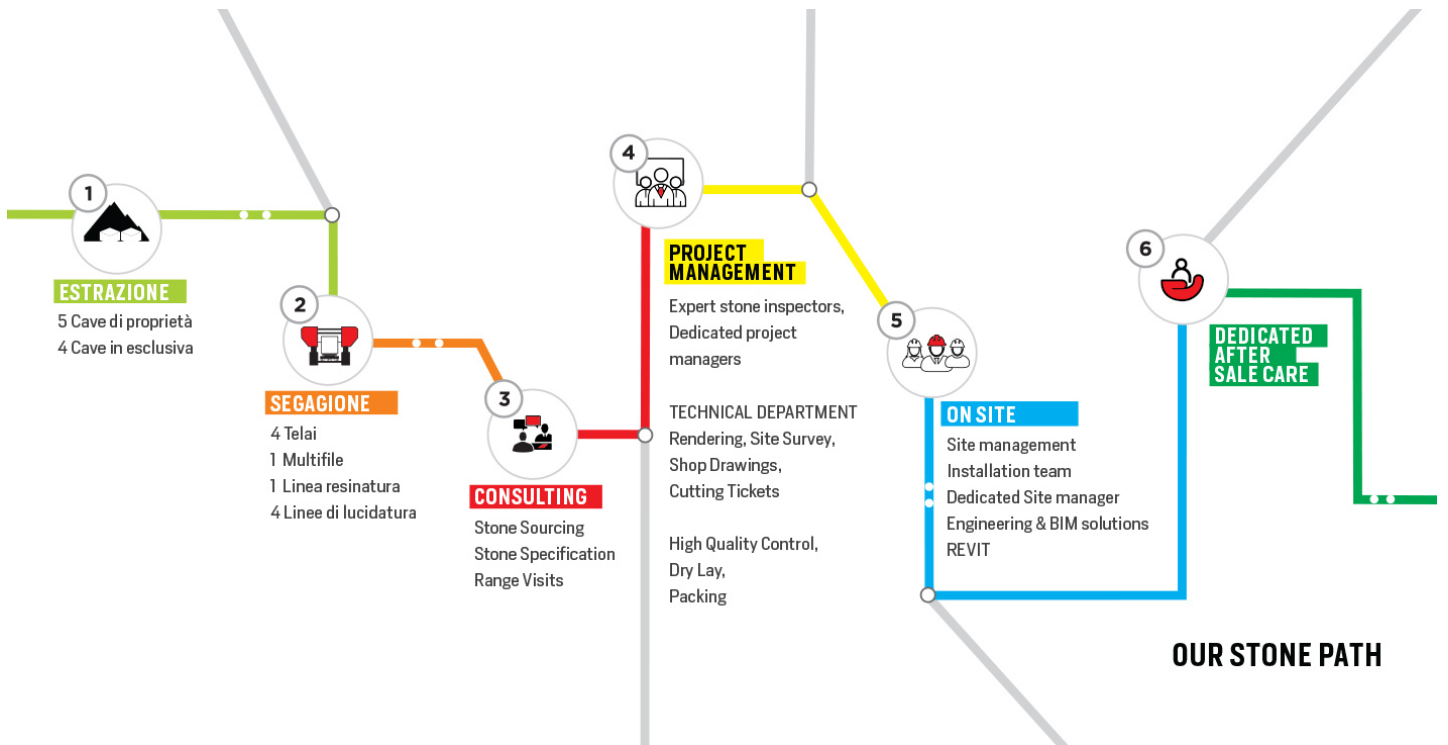

EMPERADOR GREY

COLOUR

Grey

MACROSCOPIC DESCRIPTION

Windhurst marble is a limestone with a beautiful light grey background and tenuous shades of grey and beige, colors that may change based on the quarry and block of provenience. Elegant and modern, Windhurst marble is a bright and essential limestone, excellent for interior design with a contemporary still elegant print to it.

The finishes that most express Windhurst marble's beauty are polishing, honing, brushing and waterjet.

SHOW ROOM

Via Covetta, 1
54033 Avenza, Carrara

HEADQUARTER

Via Covetta, 2
54030 Carrara (MS) Italy

FURRER
CARRARA