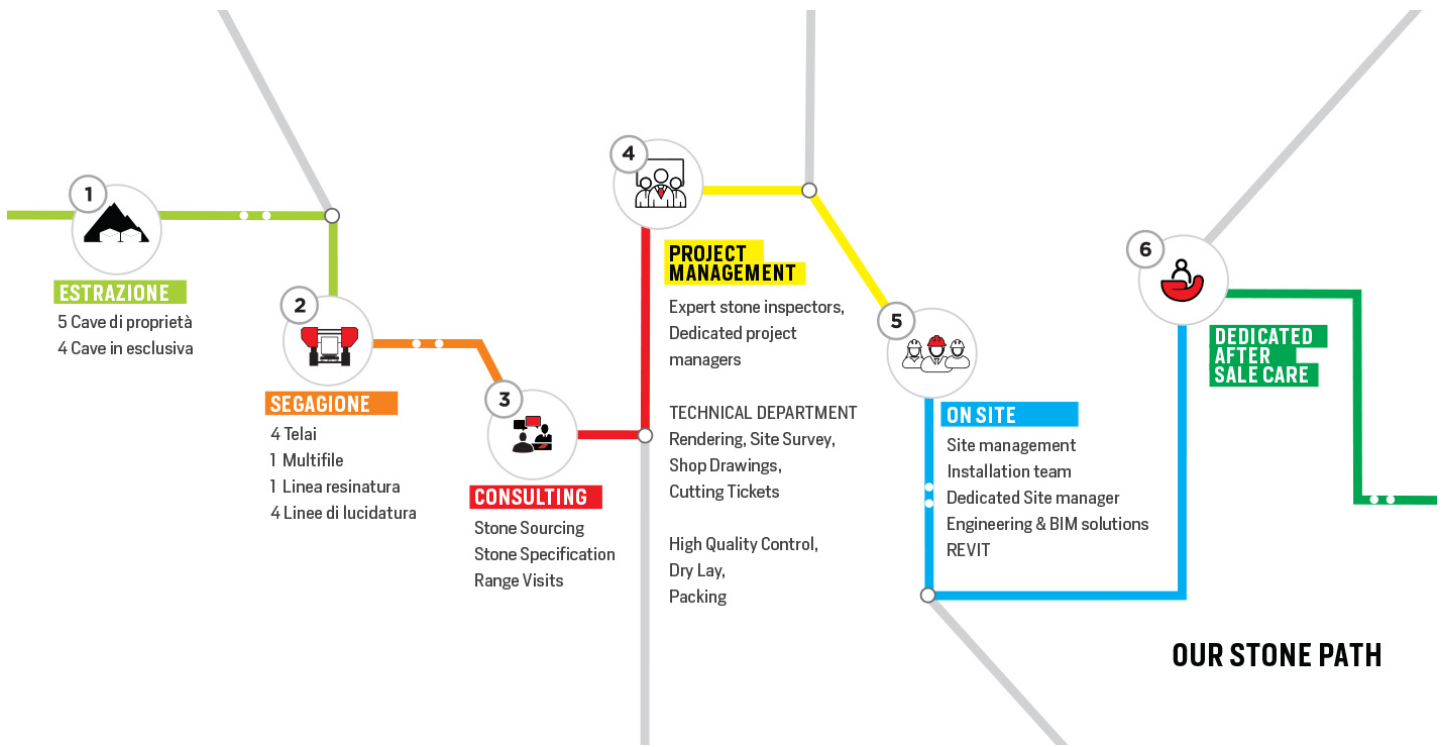

SHOW ROOM
Via Covetta, 1
54033 Avenza, Carrara

HEADQUARTER
Via Covetta, 2
54030 Carrara (MS) Italy

Tel +39 0585 858494 / Fax +39 0585 52027 / E-mail: furrer@furrer.it