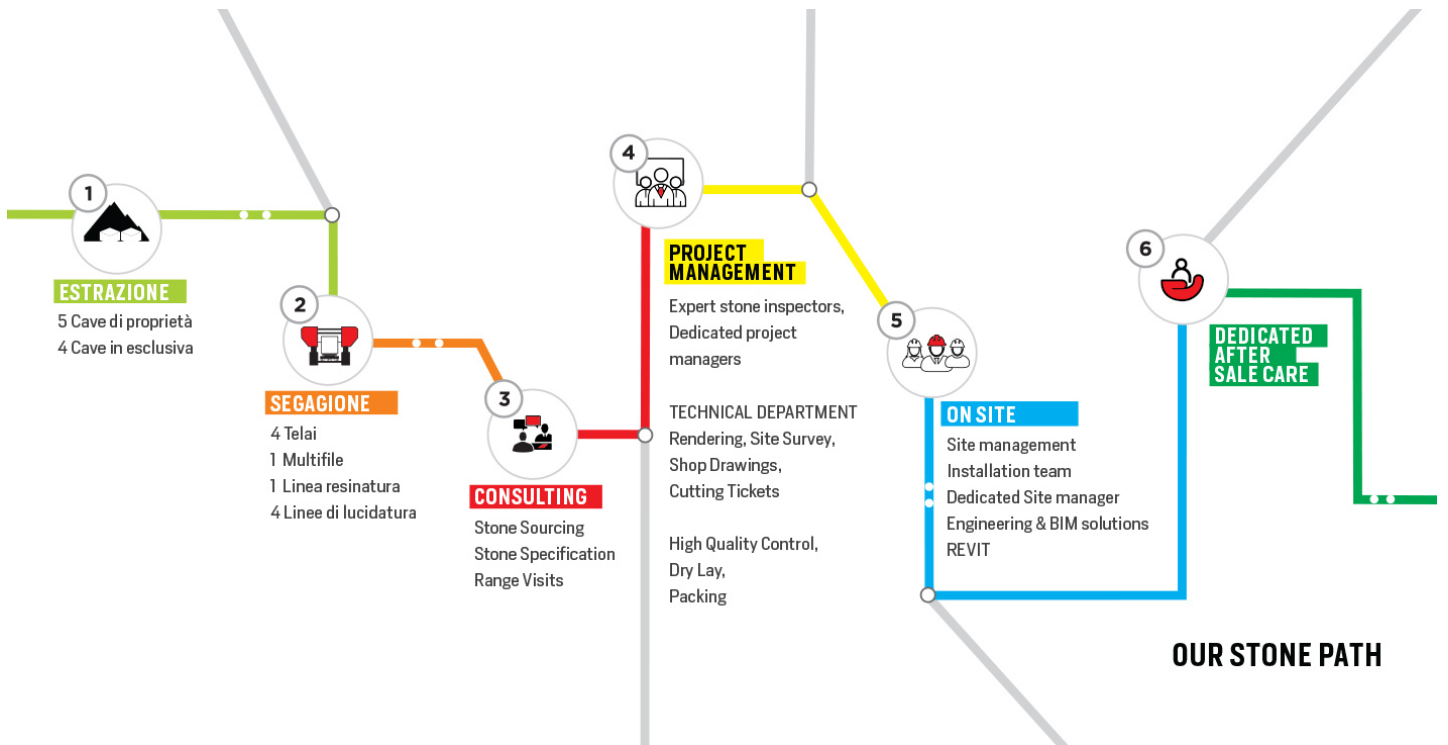

FURRER
CARRARA

SHOW ROOM

Via Covetta, 1
54033 Avenza, Carrara

HEADQUARTER

Via Covetta, 2
54030 Carrara (MS) Italy

Tel +39 0585 858494 / Fax +39 0585 52027 / E-mail: furrer@furrer.it