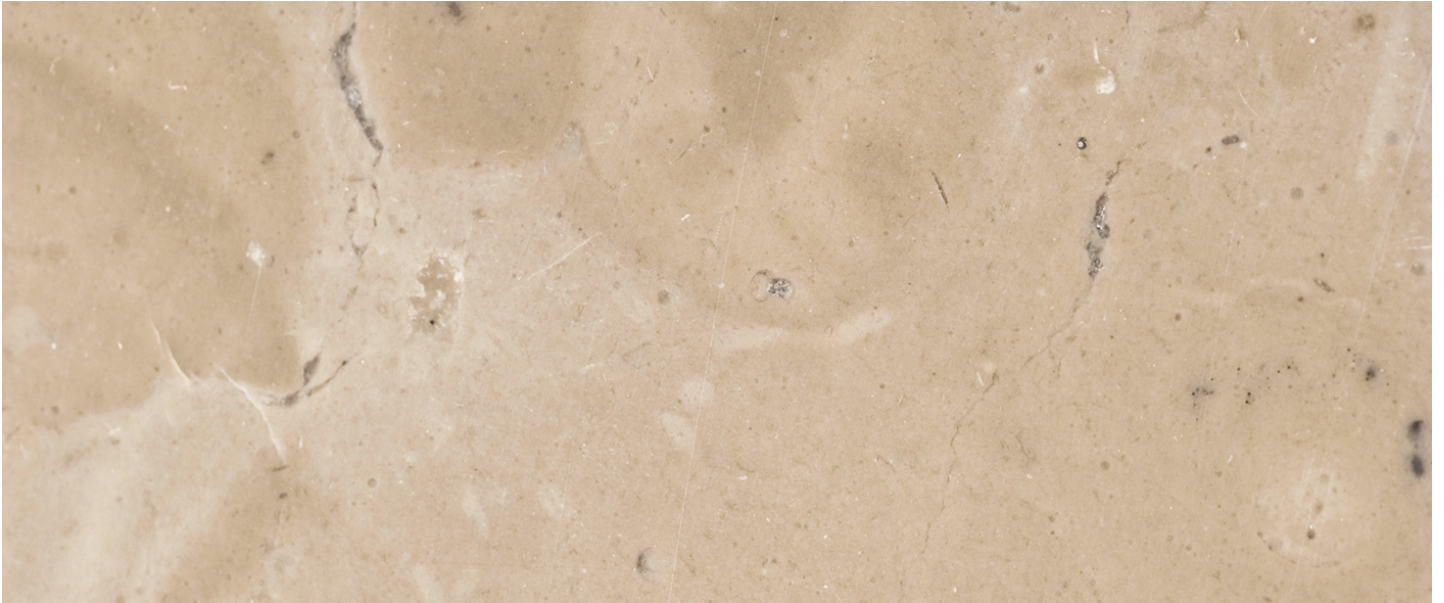

FURRER  
CARRARA

### COLOUR

Beige

### MACROSCOPIC DESCRIPTION

New Lunel is an unusual vanilla-colored marble, with thin gray quartz lines and occasional white shadings, more or less visible based on the block and quarry of extraction. This marble is appealing to the eye in both polished and honed finishes, a natural stone that enhances the elegance of every space when used. Its neutral but warm tones make this material very popular for both commercial and residential structures.

New Lunel marble or Lunel Claire, extracted in the North of France and particularly in the Calais area, is particularly appreciated for bathrooms facings and staircases designs.