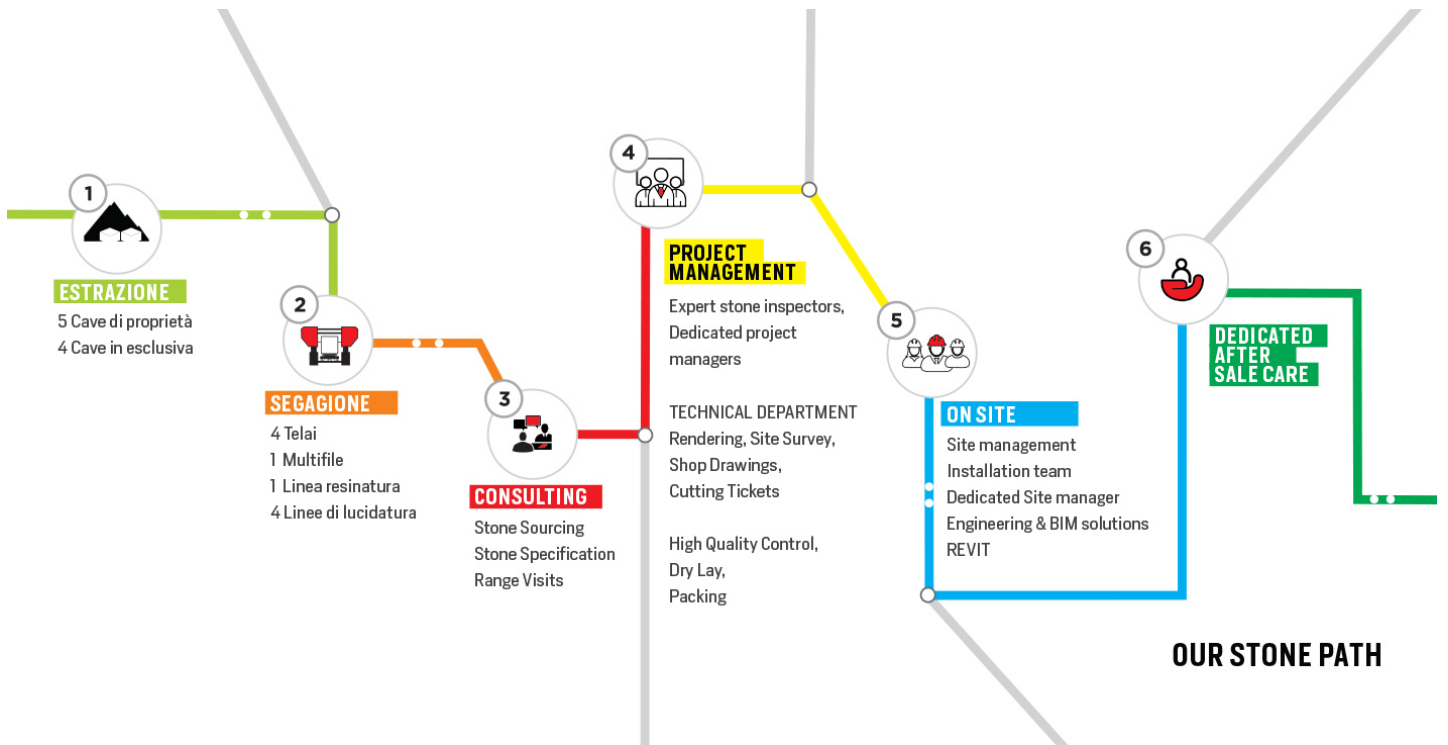

SHOW ROOM

Via Covetta, 1
54033 Avenza, Carrara

HEADQUARTER

Via Covetta, 2
54030 Carrara (MS) Italy