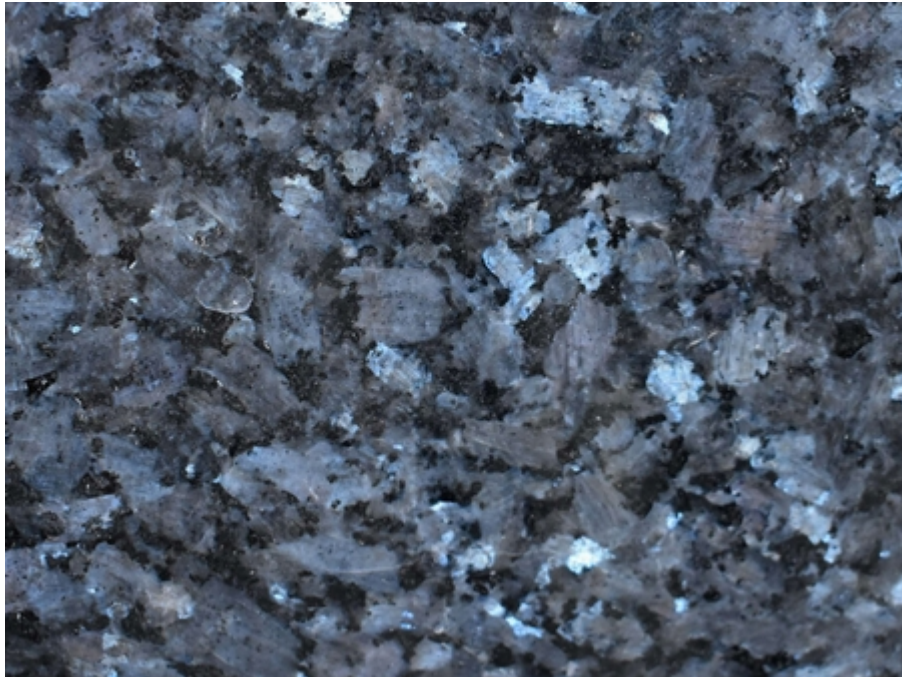

BLUE PEARL GT

Colour: Blue