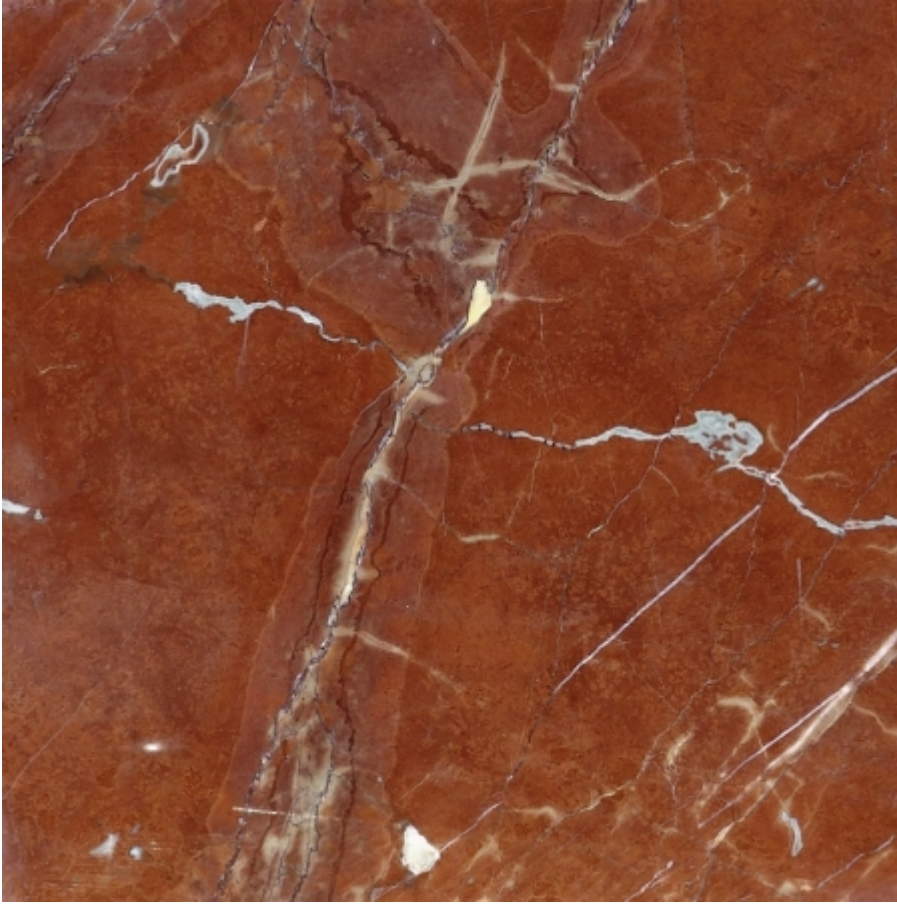

ROSSO COLLEMANDINA EXCLUSIVE

Category: coloured

Colour: Reddish brown

Petrographic name (according EN 12407): Brecciated dolomitic limestone

Macroscopic description: A compact lithotype with a nodular appearance that is dark ruby red in colour with close stylolitic joints that are dark red and in places skin pink or grey. White veins occur that are submillimetric in thickness.